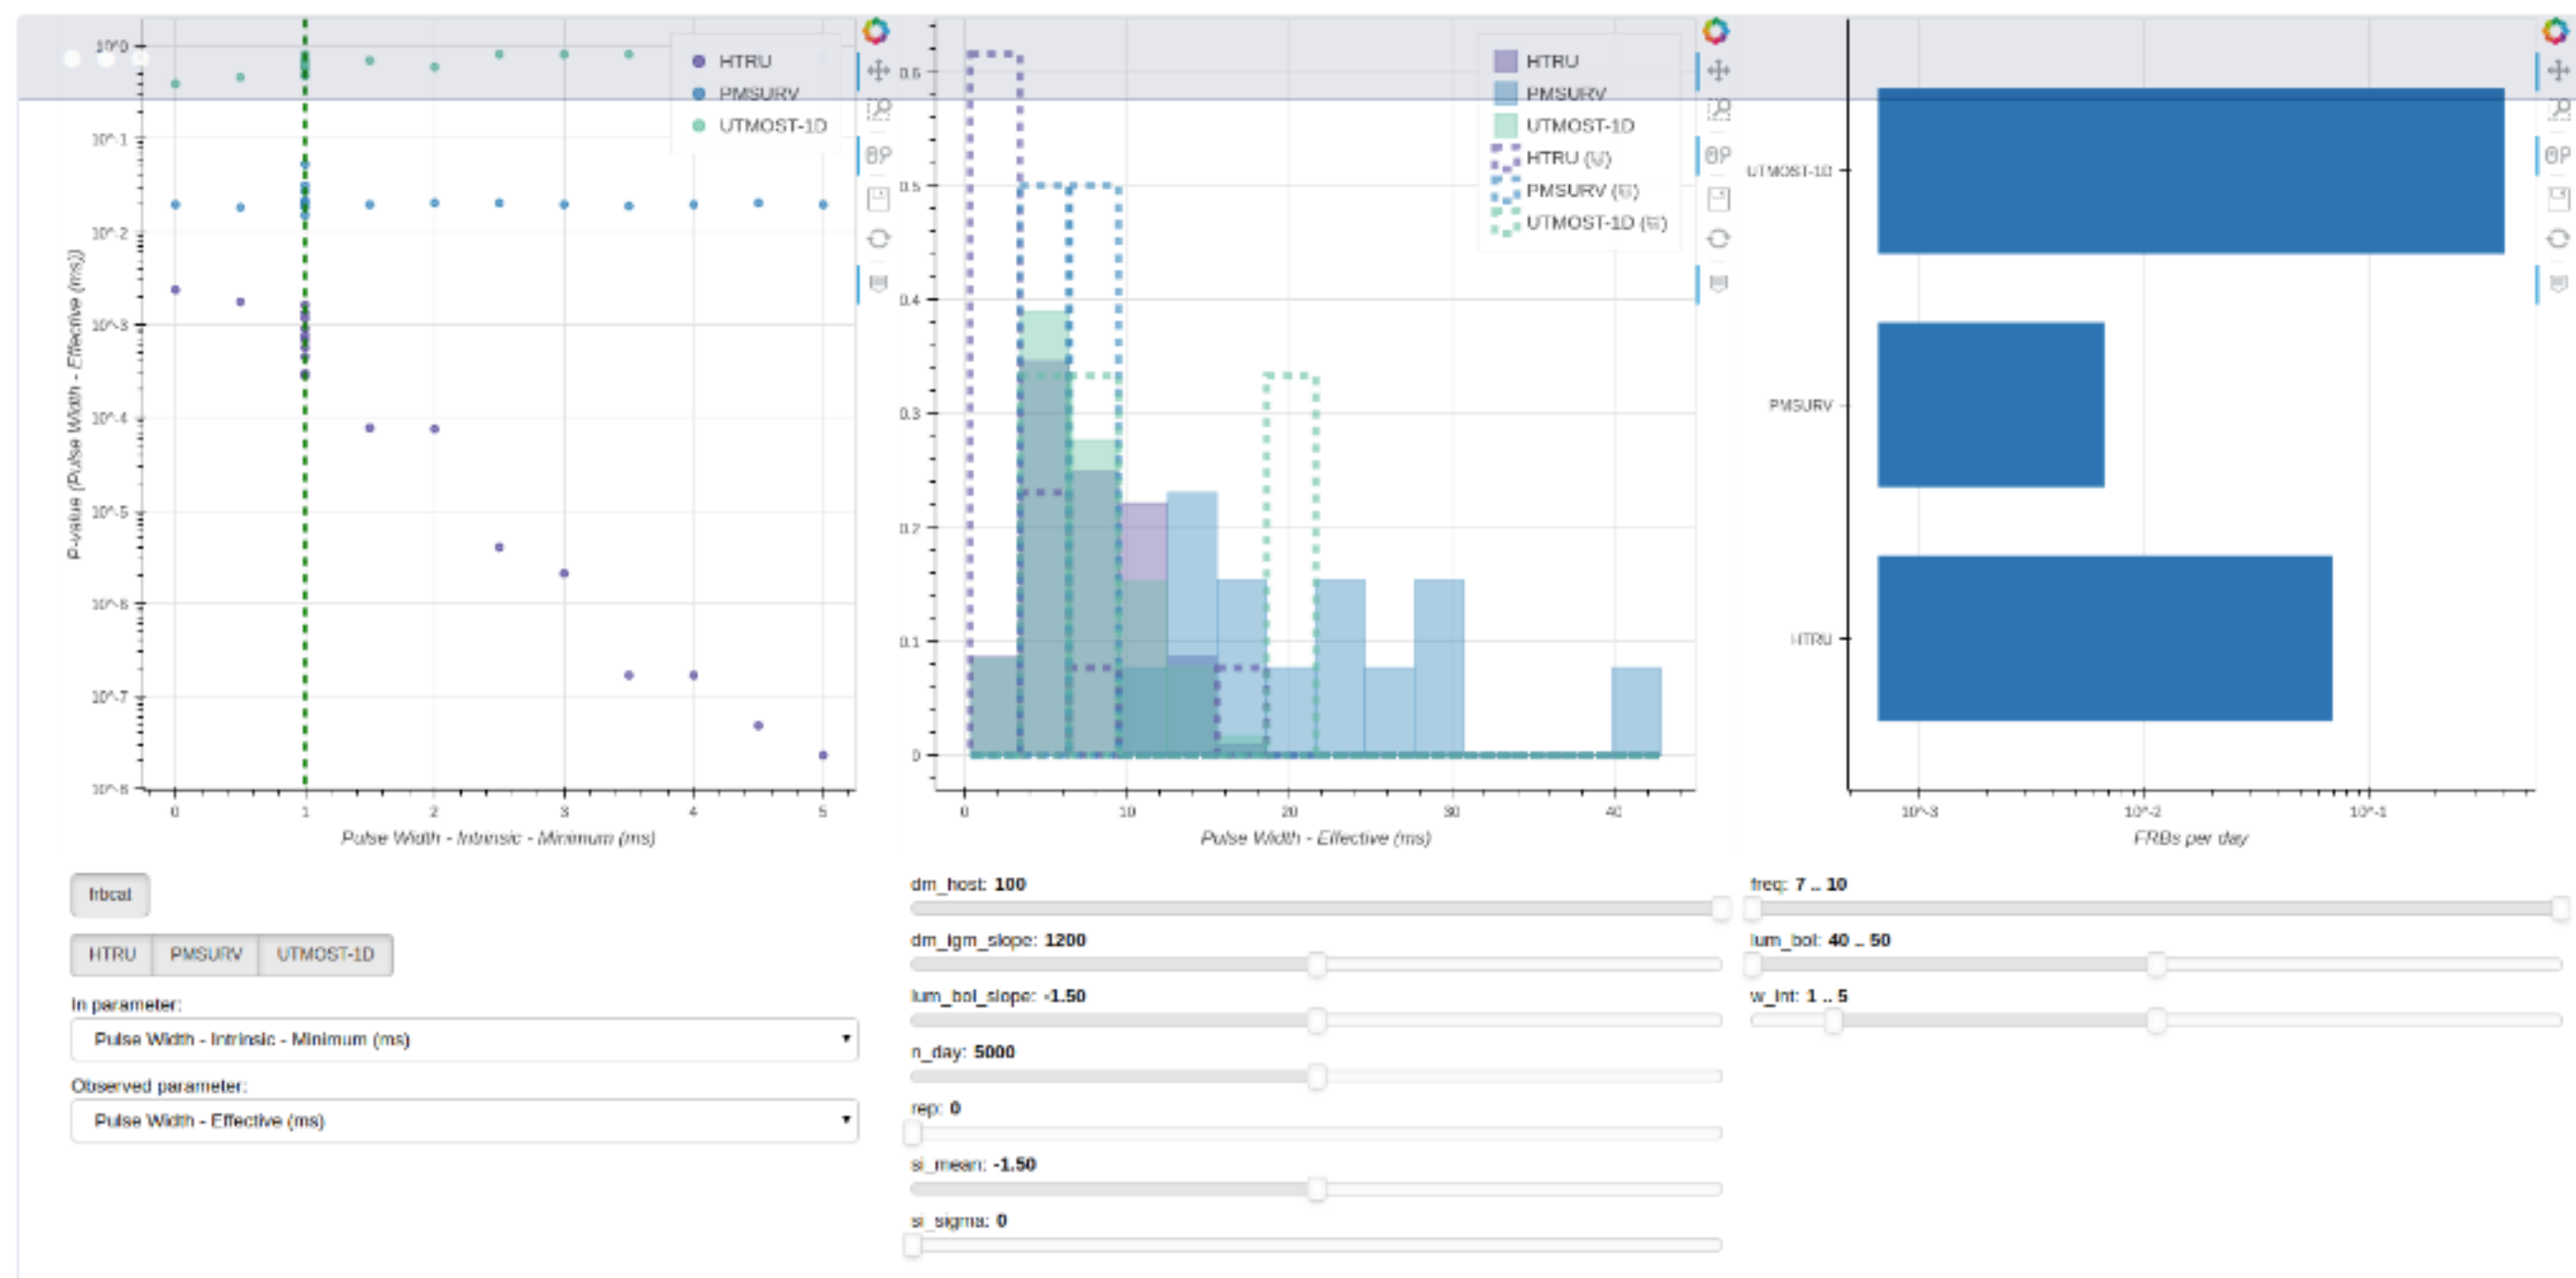

1. Volume
2. Populate
3. Properties
4. Survey

Population Synthesis

1. Volume
2. Populate
3. Properties
4. Survey

frbpoppy

Interact

Use the widgets below to inspect the FRB populations. Additional features include: hovering over plots to see various properties, switching between a scatter plot and histogram using the tabs and even toggling populations by clicking on the legend!

Galactic Latitude (degrees) ▾

Galactic Longitude (degrees) ▾

Adapt

Found the resulting populations don't seem to match up? Simply update your input to generate a new population, re-observe it and plot again!

Cite

Want to use frbpoppy for your research? By all means - just cite us when you do!

Links

[docs](#) | [code](#) | [issues](#) | [frbcat](#) | [david gardenier](#)

scatter

histogram

MONTE CARLO

APERTIF

LOFAR

frbpoppy

By David Gardenier

Capable of ...

Constructing populations

Calculating FRB Rates

Comparing surveys

Improved with ...