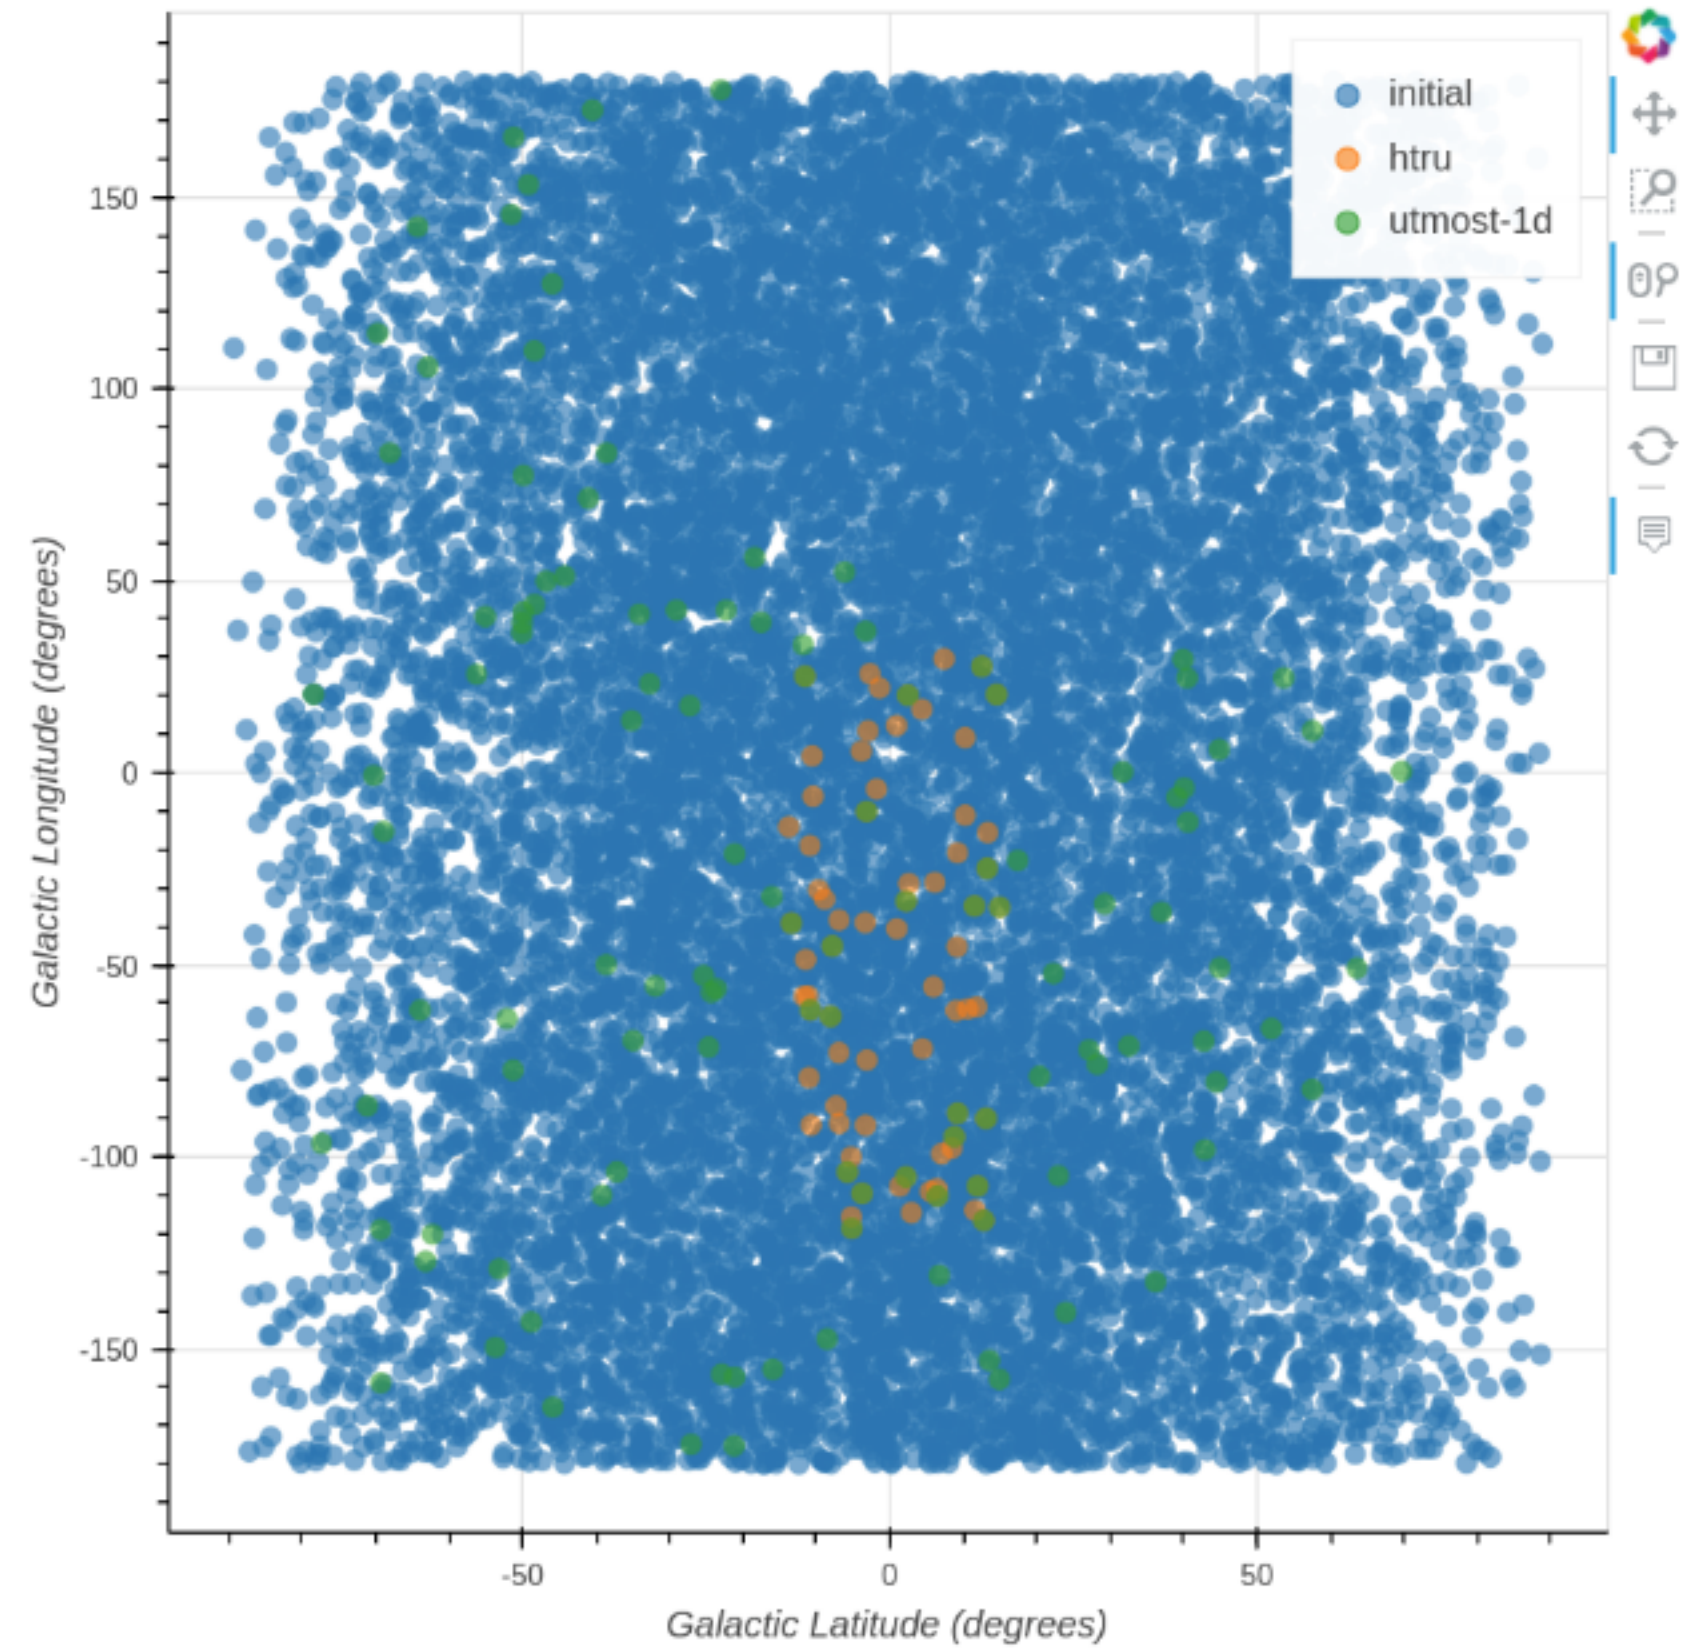

frbpoppy

Interact

Use the widgets below to inspect the FRB populations. Additional features include: hovering over plots to see various properties, switching between a scatter plot and histogram using the tabs and even toggling populations by clicking on the legend!

Galactic Latitude (degrees) ▾

Galactic Longitude (degrees) ▾

Adapt

Found the resulting populations don't seem to match up? Simply update your input to generate a new population, re-observe it and plot again!

Cite

Want to use frbpoppy for your research? By all means - just cite us when you do!

Links

[docs](#) | [code](#) | [issues](#) | [frbcat](#) | [david gardenier](#)

scatter

histogram