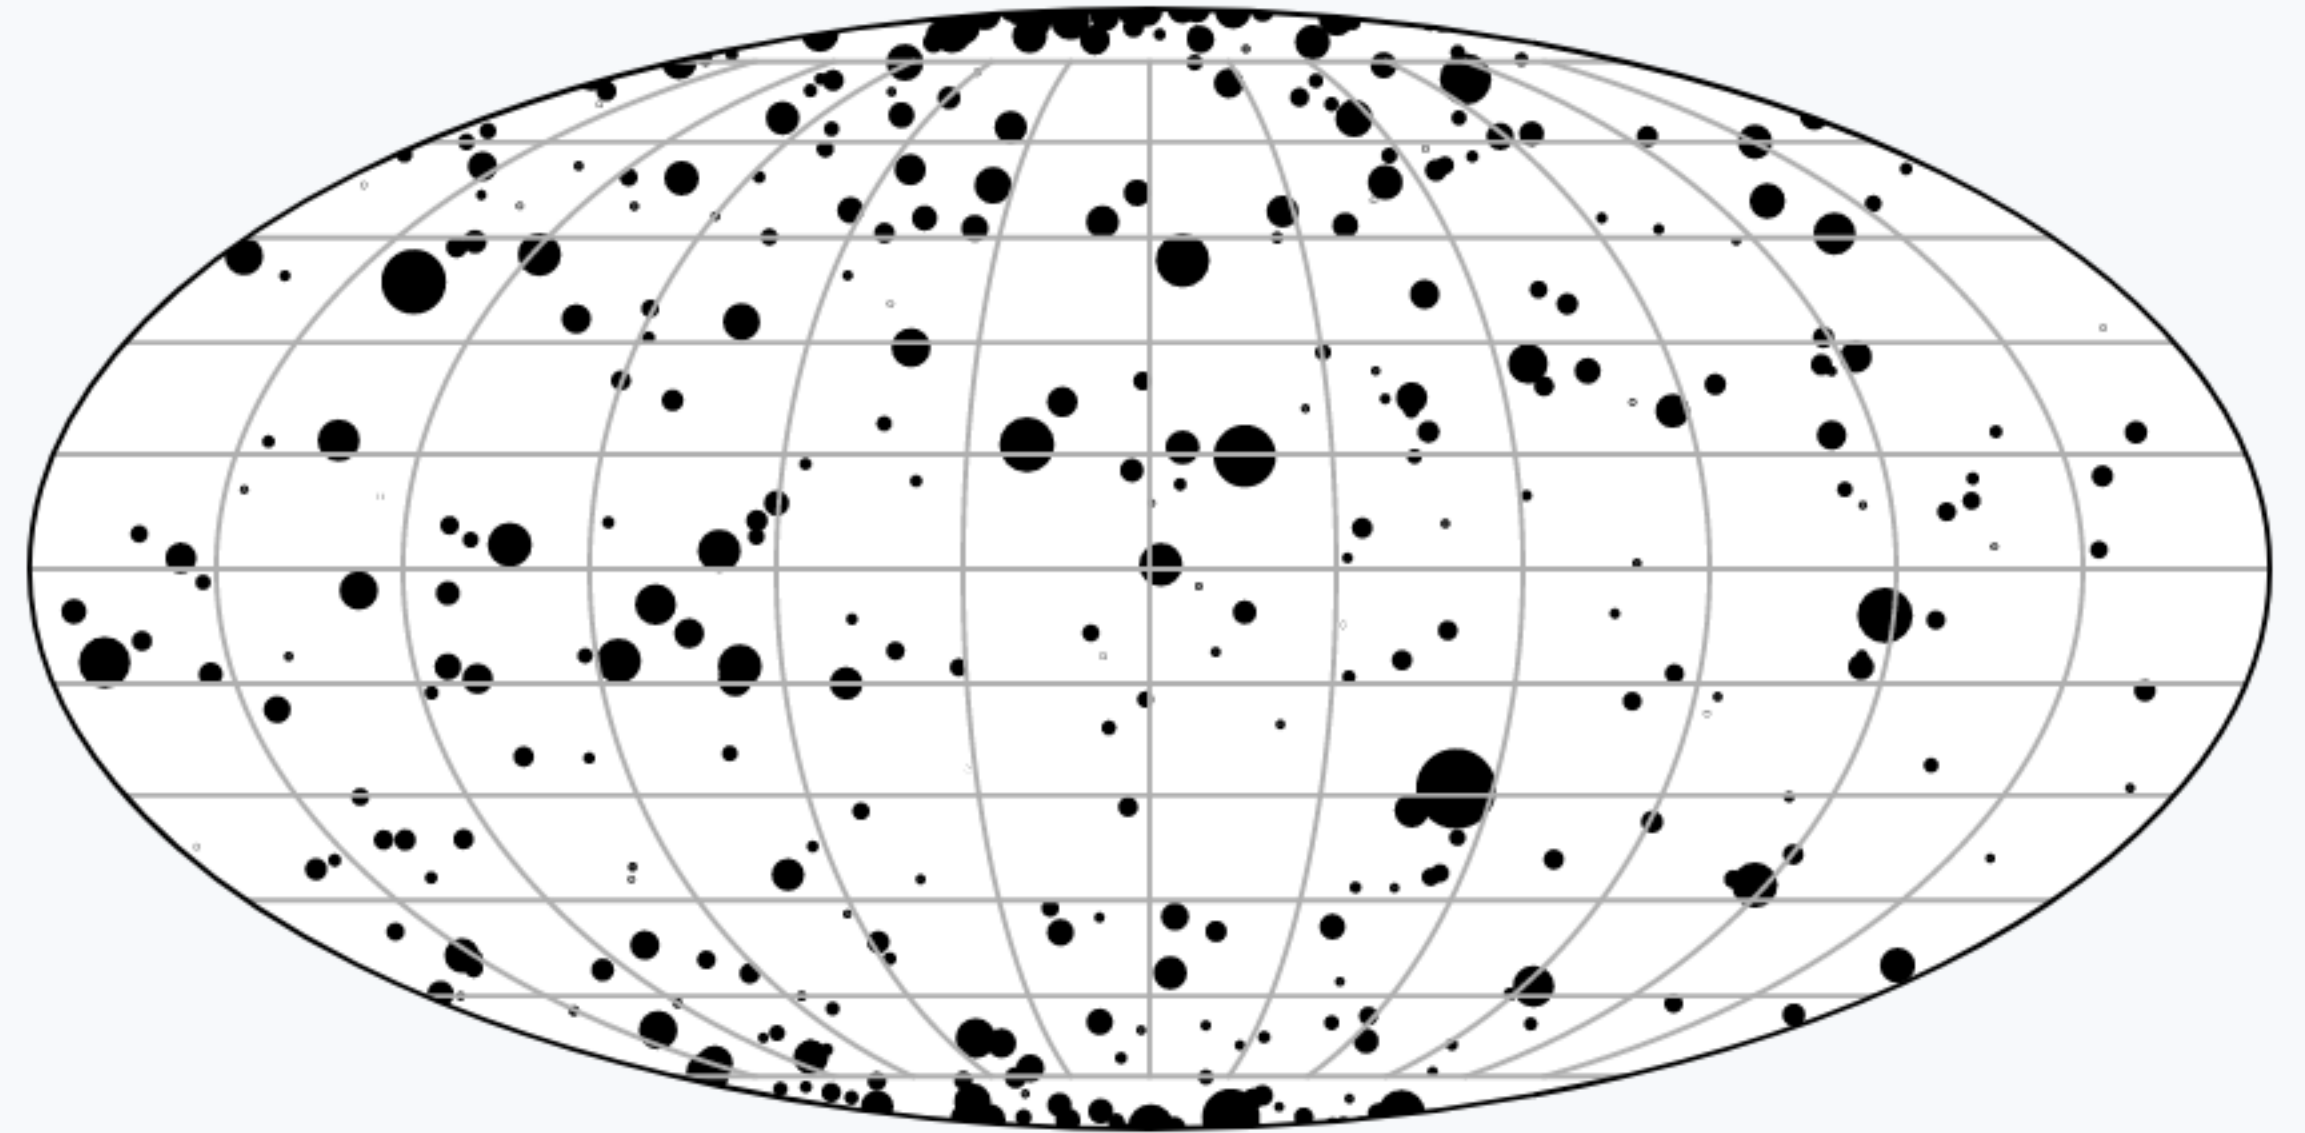

Population Synthesis

1. Volume
2. Populate
3. Properties
4. Survey