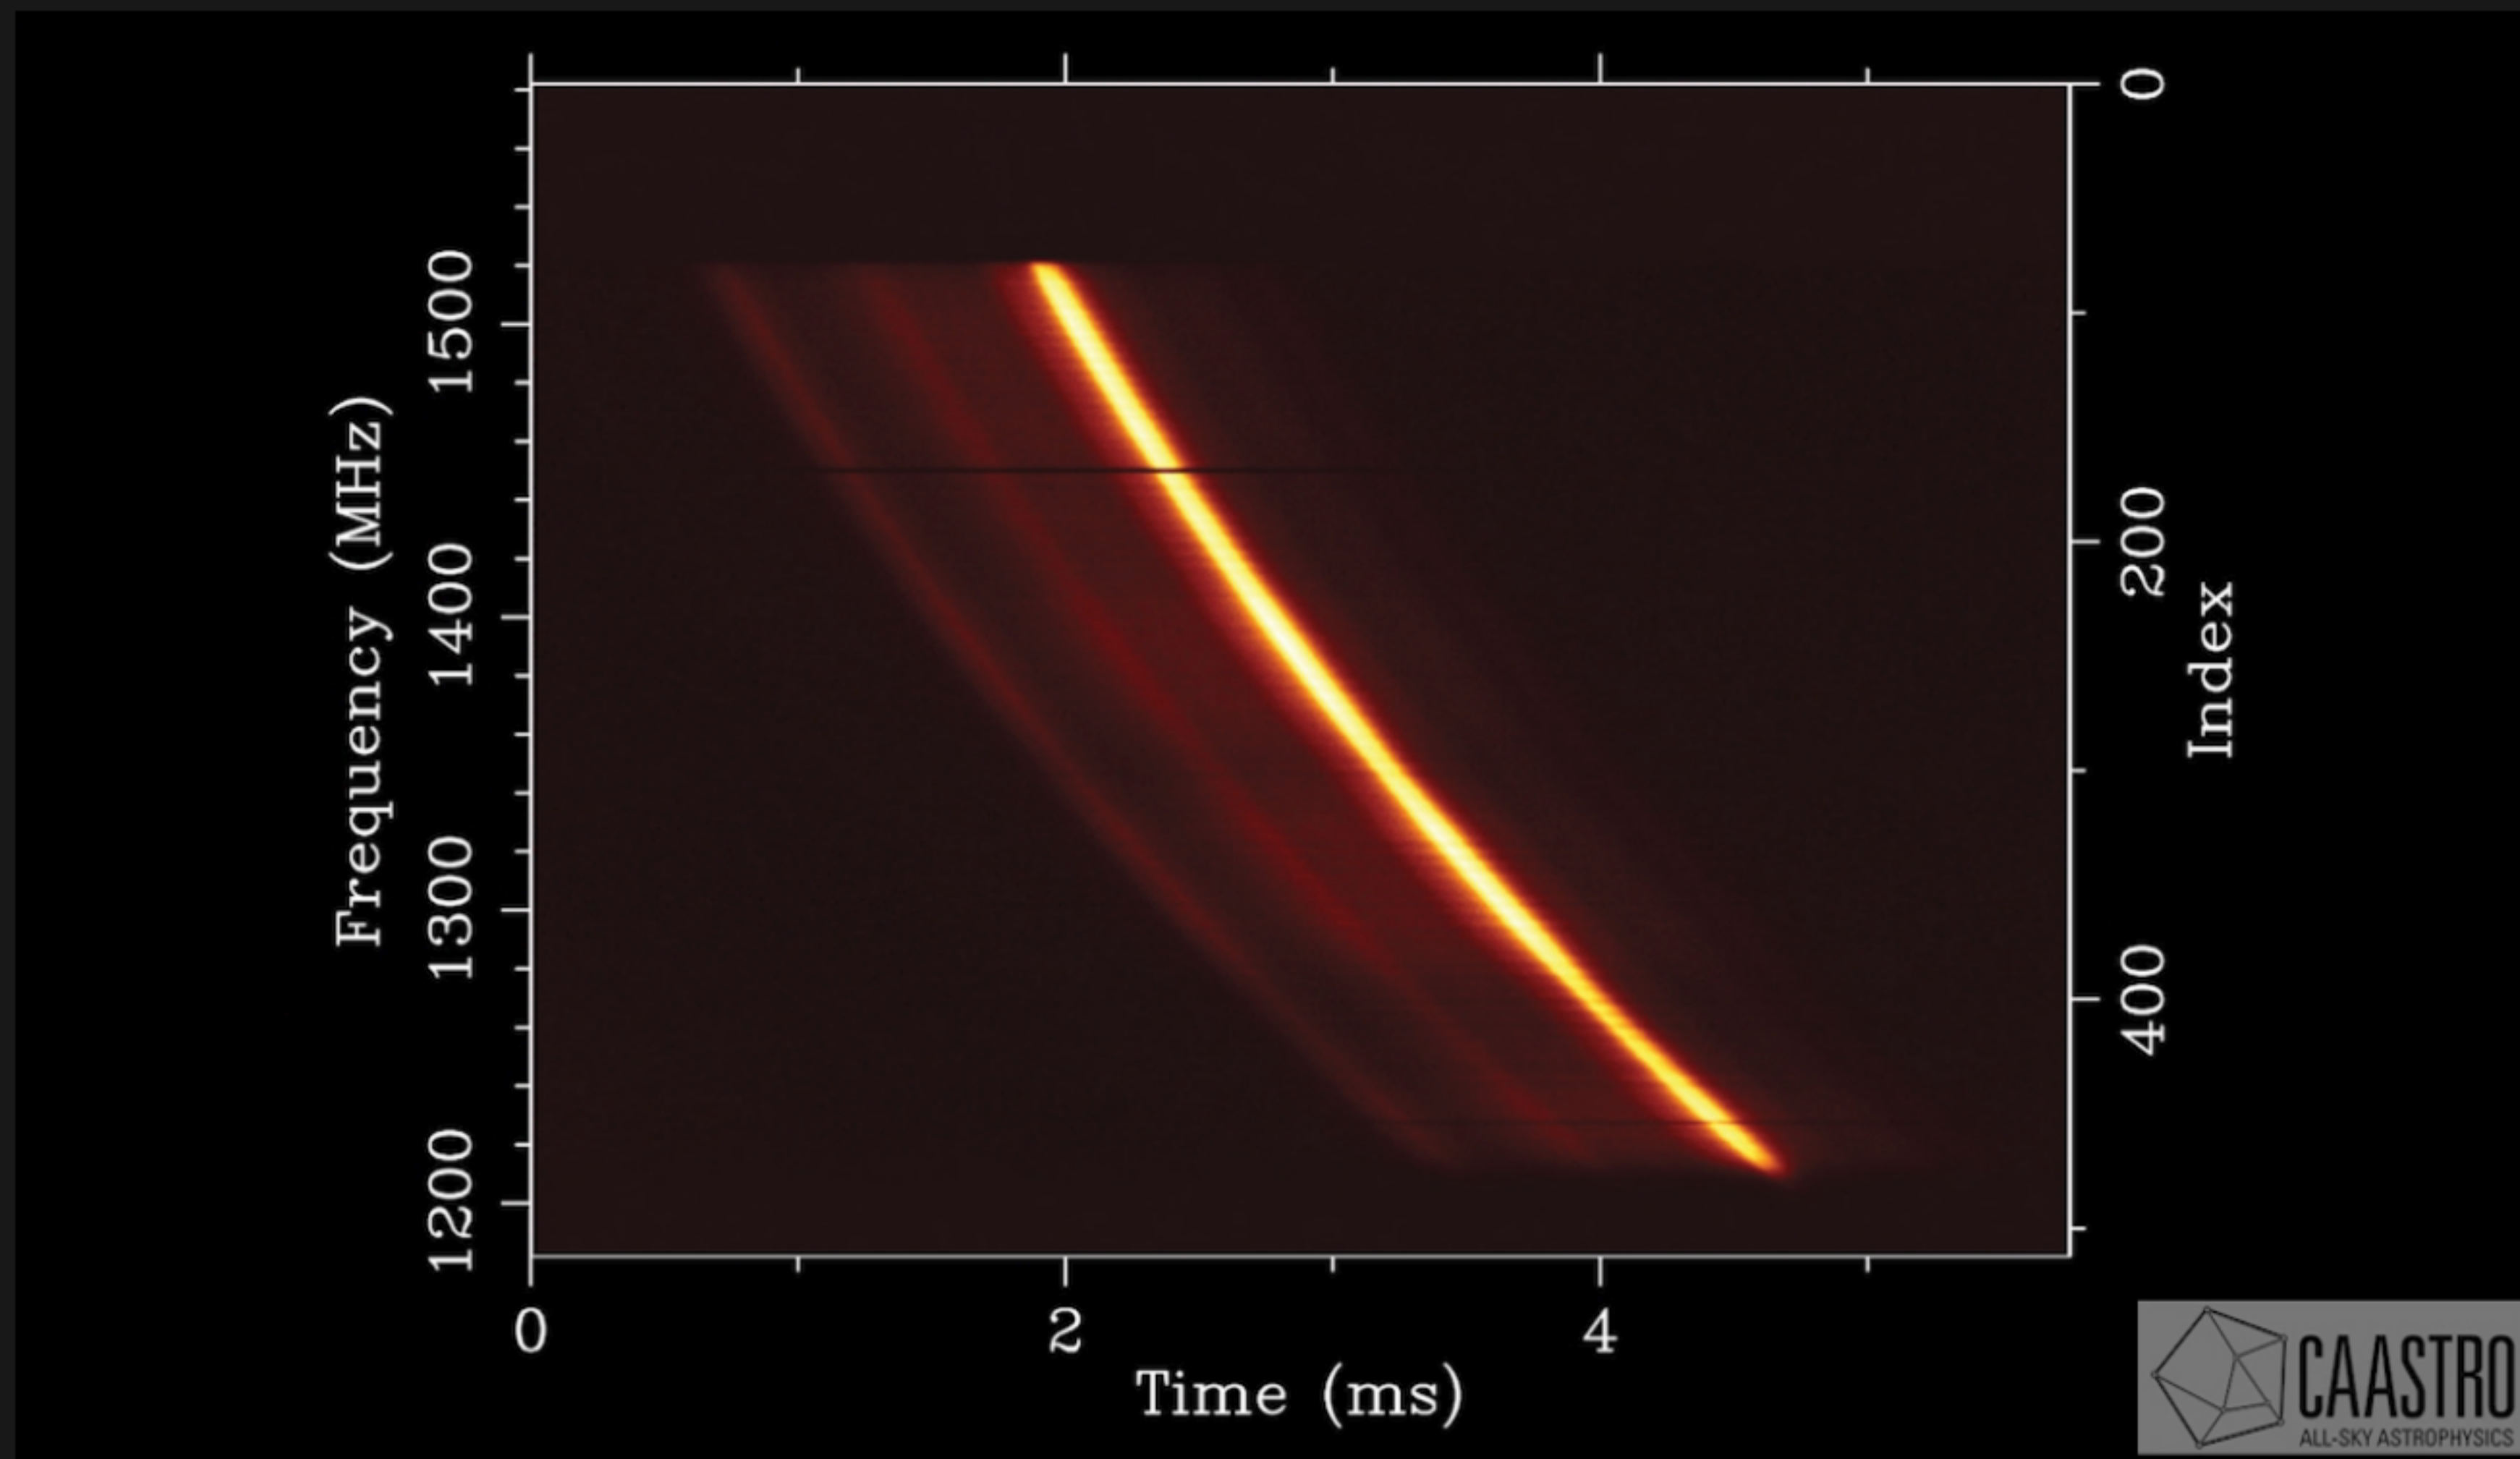

THE FAST RADIO BURST POPULATION

David Gardenier

FIGURE: SWINBURNE ASTRONOMY PRODUCTIONS

A world map with a light gray background and white outlines of continents. A blue circular marker with a white center is placed on the eastern coast of Australia. The text '2007' is centered on the map.

2007

Lorimer Burst

A world map in a light gray color with a white location marker consisting of a small white dot inside a blue circle, which is itself inside a larger, semi-transparent blue circle. The marker is positioned over the continent of Australia.