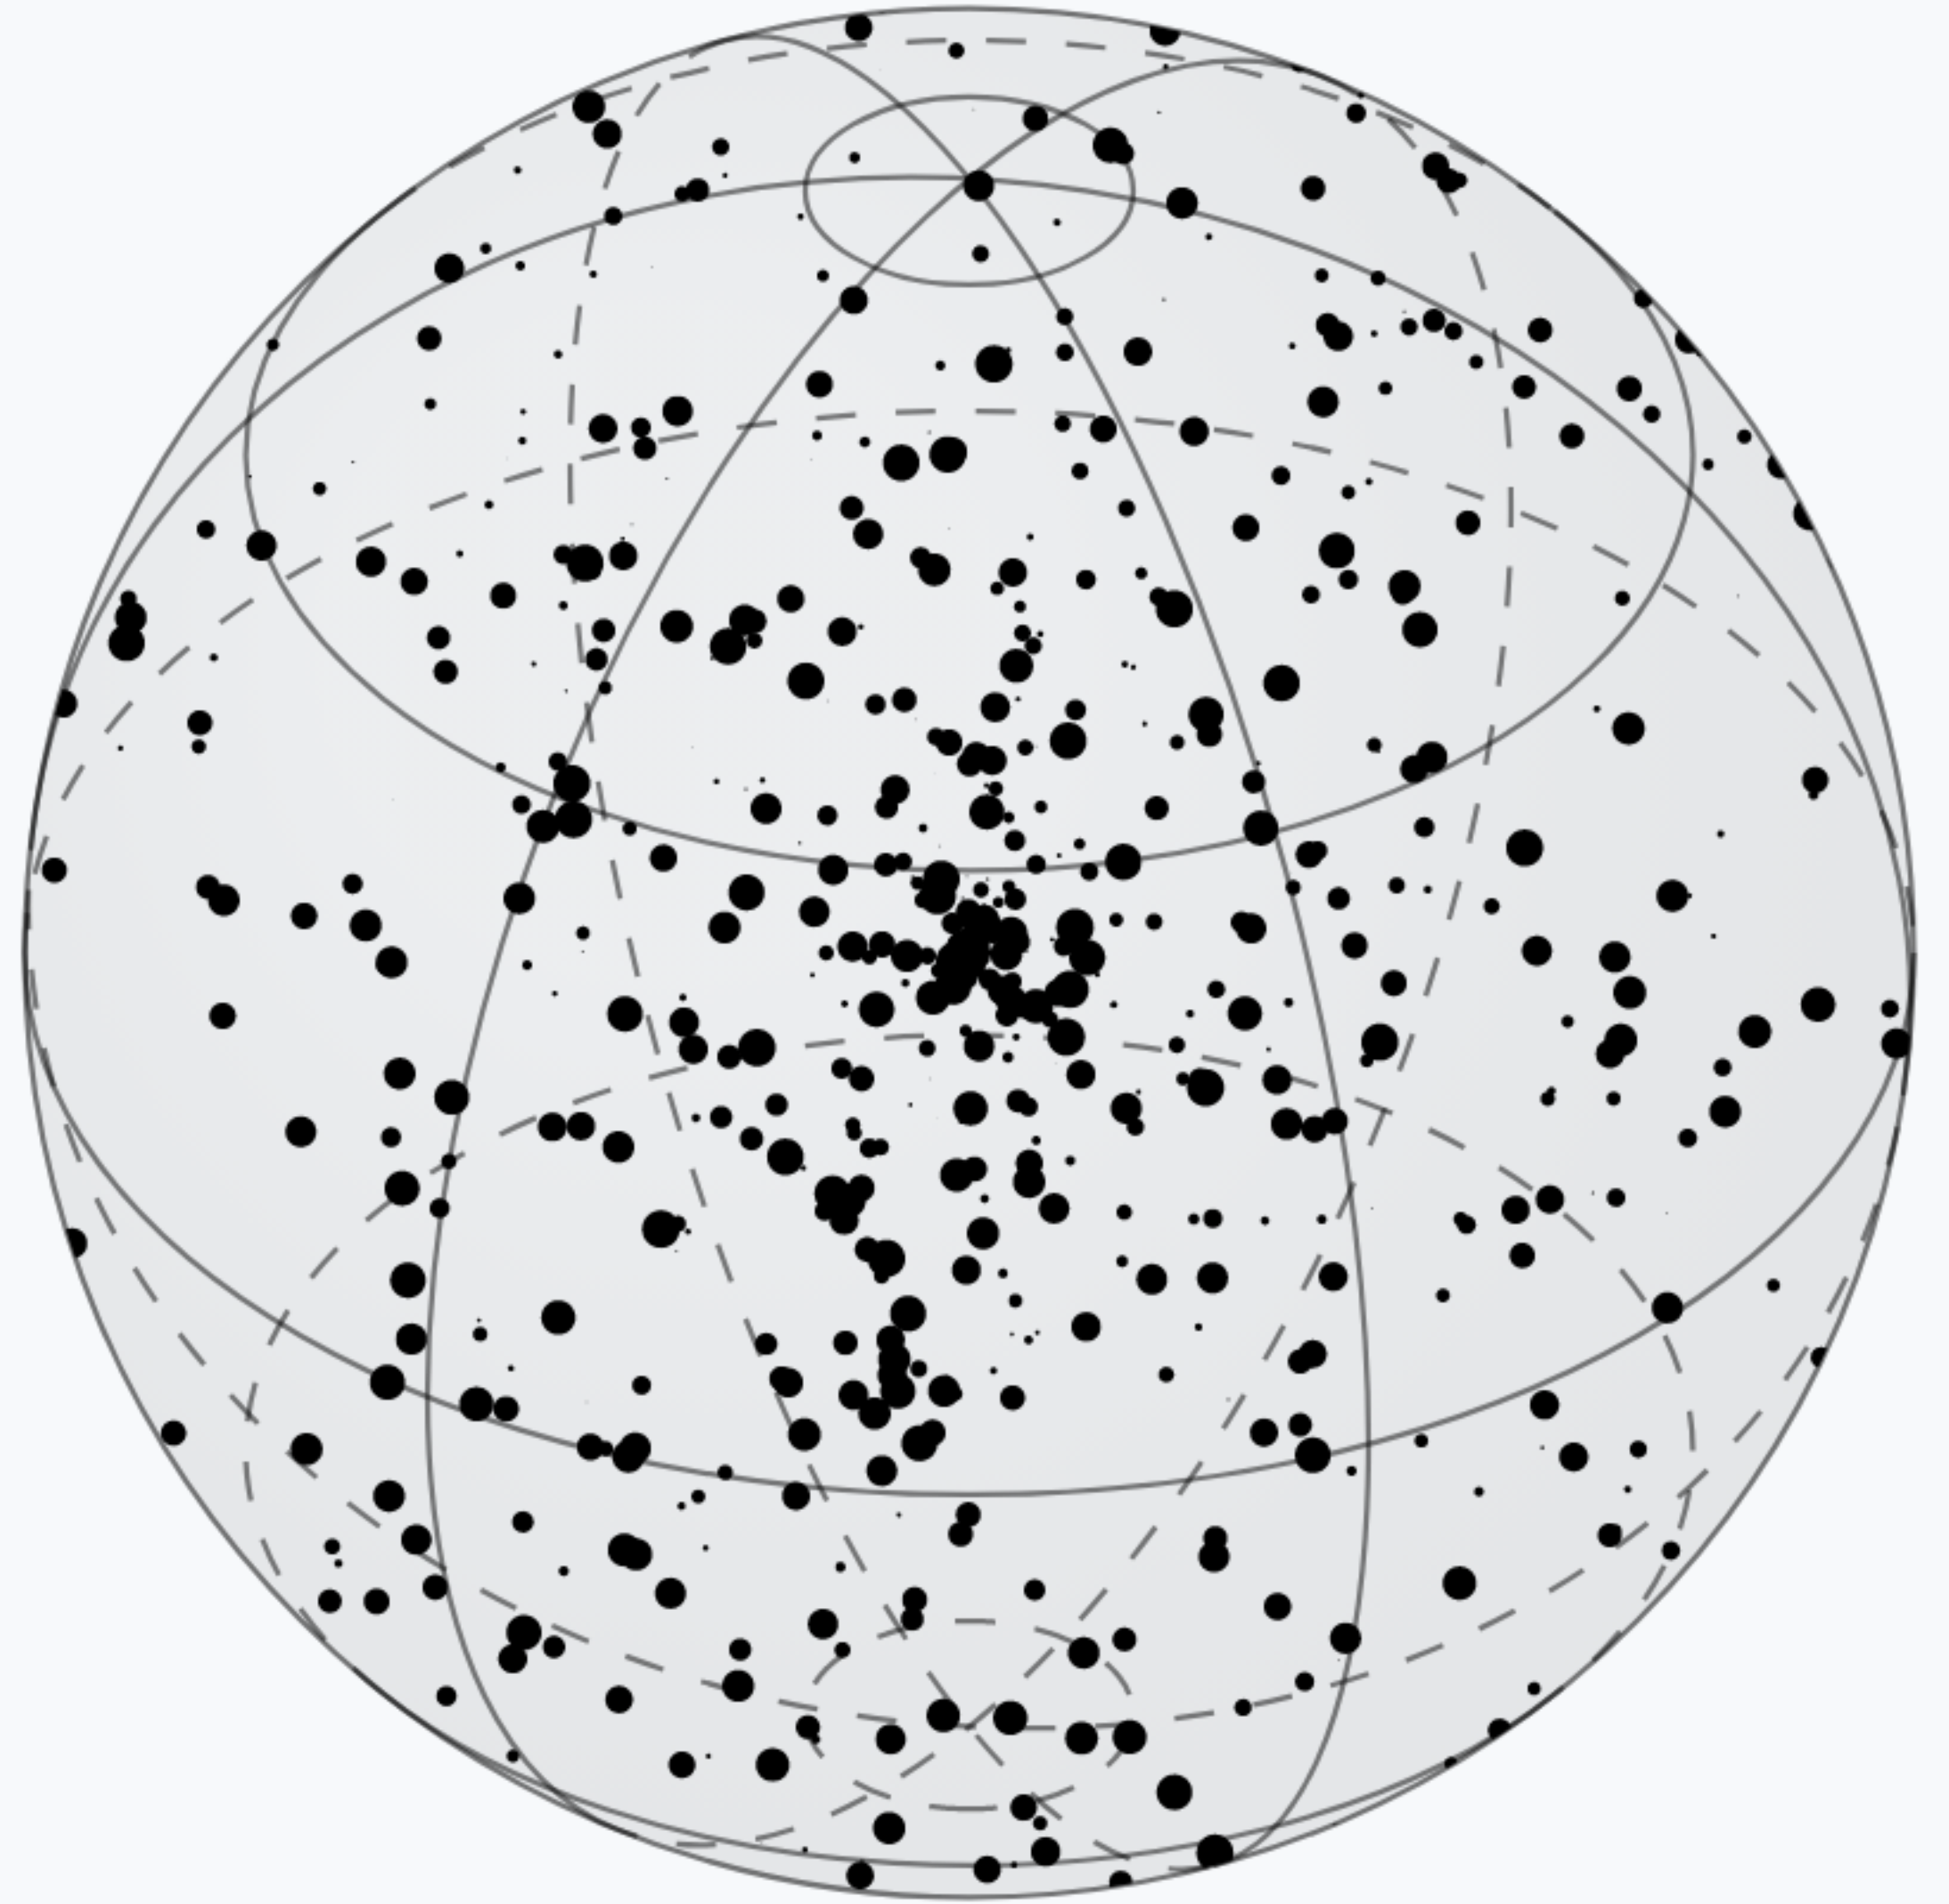

Population Synthesis

1. Volume
2. Populate
3. Properties