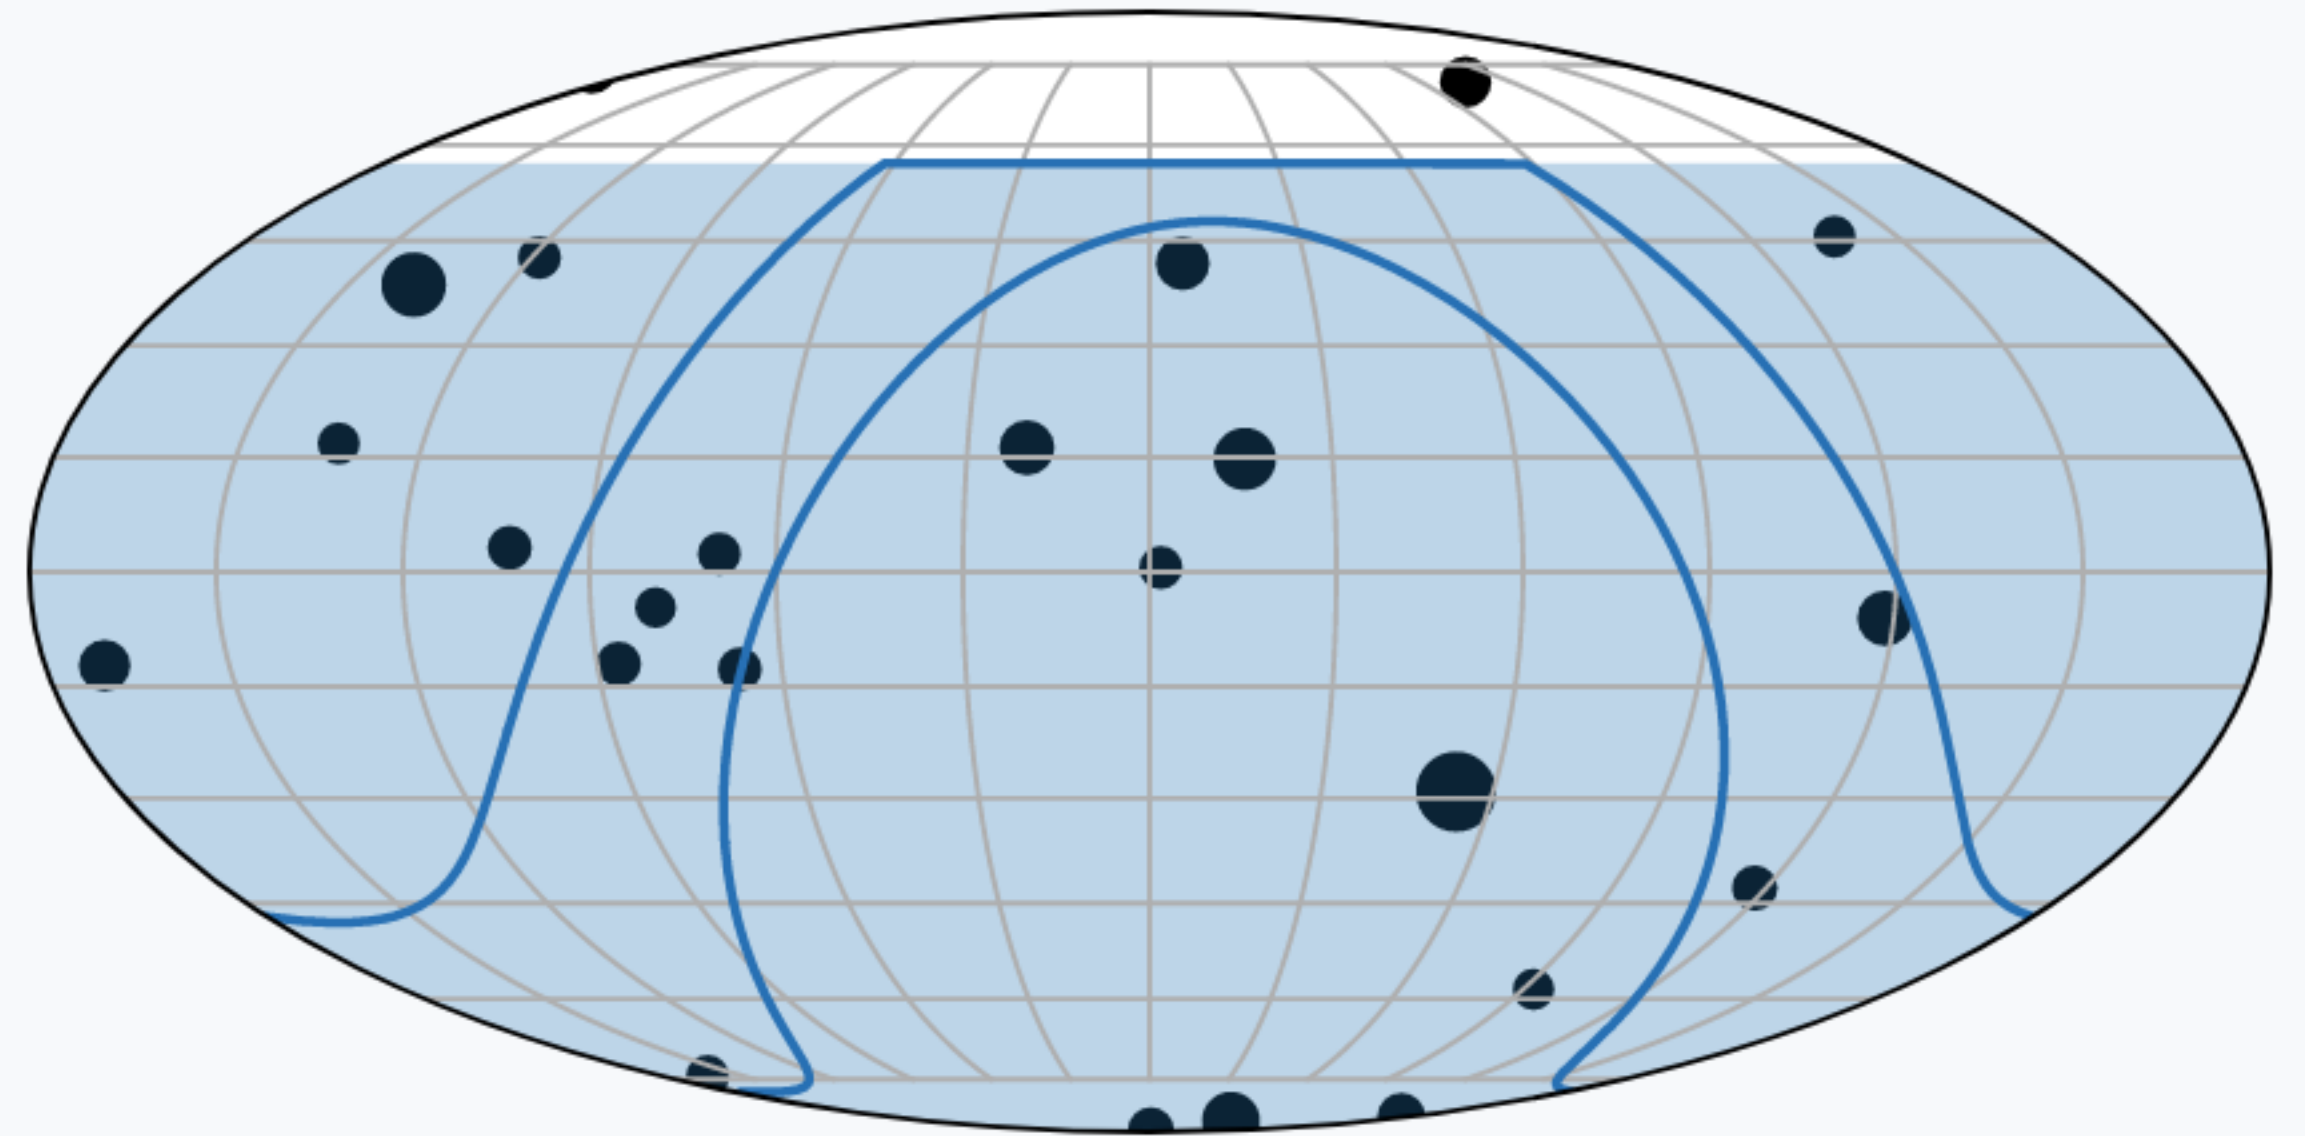

2007

Lorimer Burst

A world map in a light gray color with a white location marker consisting of a small white dot inside a blue circle, which is itself inside a larger, semi-transparent blue circle. The marker is positioned over the continent of Australia.

1. Volume
2. Populate
3. Properties
4. Survey

Population Synthesis

1. Volume
2. Populate
3. Properties
4. Survey

frbpoppy

Interact

Use the widgets below to inspect the FRB populations. Additional features include: hovering over plots to see various properties, switching between a scatter plot and histogram using the tabs and even toggling populations by clicking on the legend!

Galactic Latitude (degrees) ▾

Galactic Longitude (degrees) ▾

Adapt

Found the resulting populations don't seem to match up? Simply update your input to generate a new population, re-observe it and plot again!