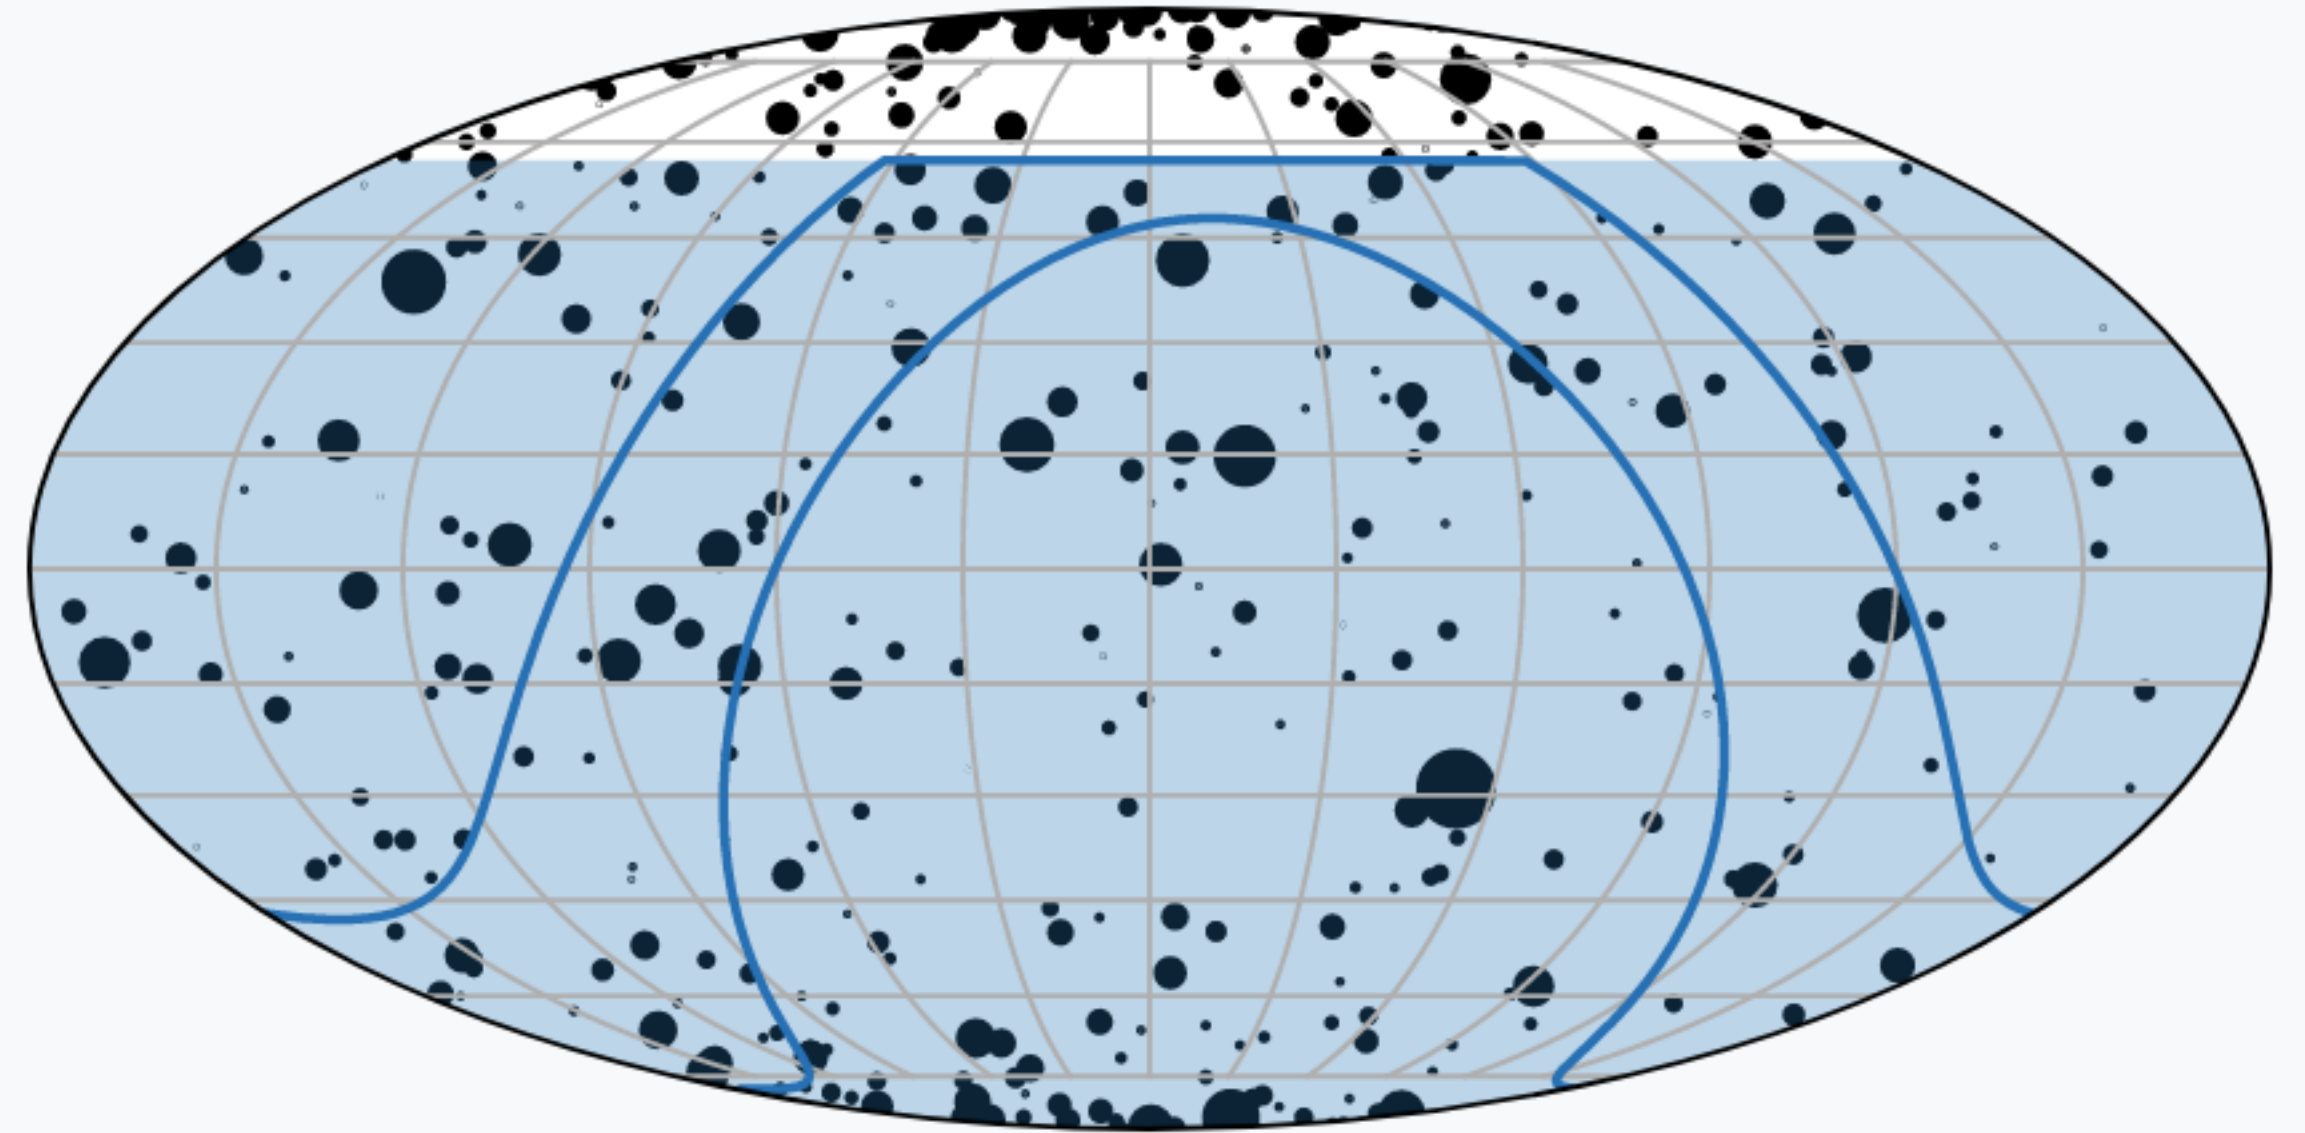

THE FAST RADIO BURST POPULATION

David Gardenier

FIGURE: SWINBURNE ASTRONOMY PRODUCTIONS

A world map with a light gray background and white outlines of continents. A blue circular marker with a white center is placed on the eastern coast of Australia. The text '2007' is centered on the map.

2007

Lorimer Burst

A world map in a light gray color with a white location marker consisting of a small white dot inside a blue circle, which is itself inside a larger, semi-transparent blue circle. The marker is positioned over the continent of Australia.

1. Volume
2. Populate
3. Properties
4. Survey

Population Synthesis

1. Volume
2. Populate
3. Properties
4. Survey

frbpoppy

Interact

Use the widgets below to inspect the FRB populations. Additional features include: hovering over plots to see various properties, switching between a scatter plot and histogram using the tabs and even toggling populations by clicking on the legend!

Galactic Latitude (degrees) ▾

Galactic Longitude (degrees) ▾

Adapt

Found the resulting populations don't seem to match up? Simply update your input to generate a new population, re-observe it and plot again!