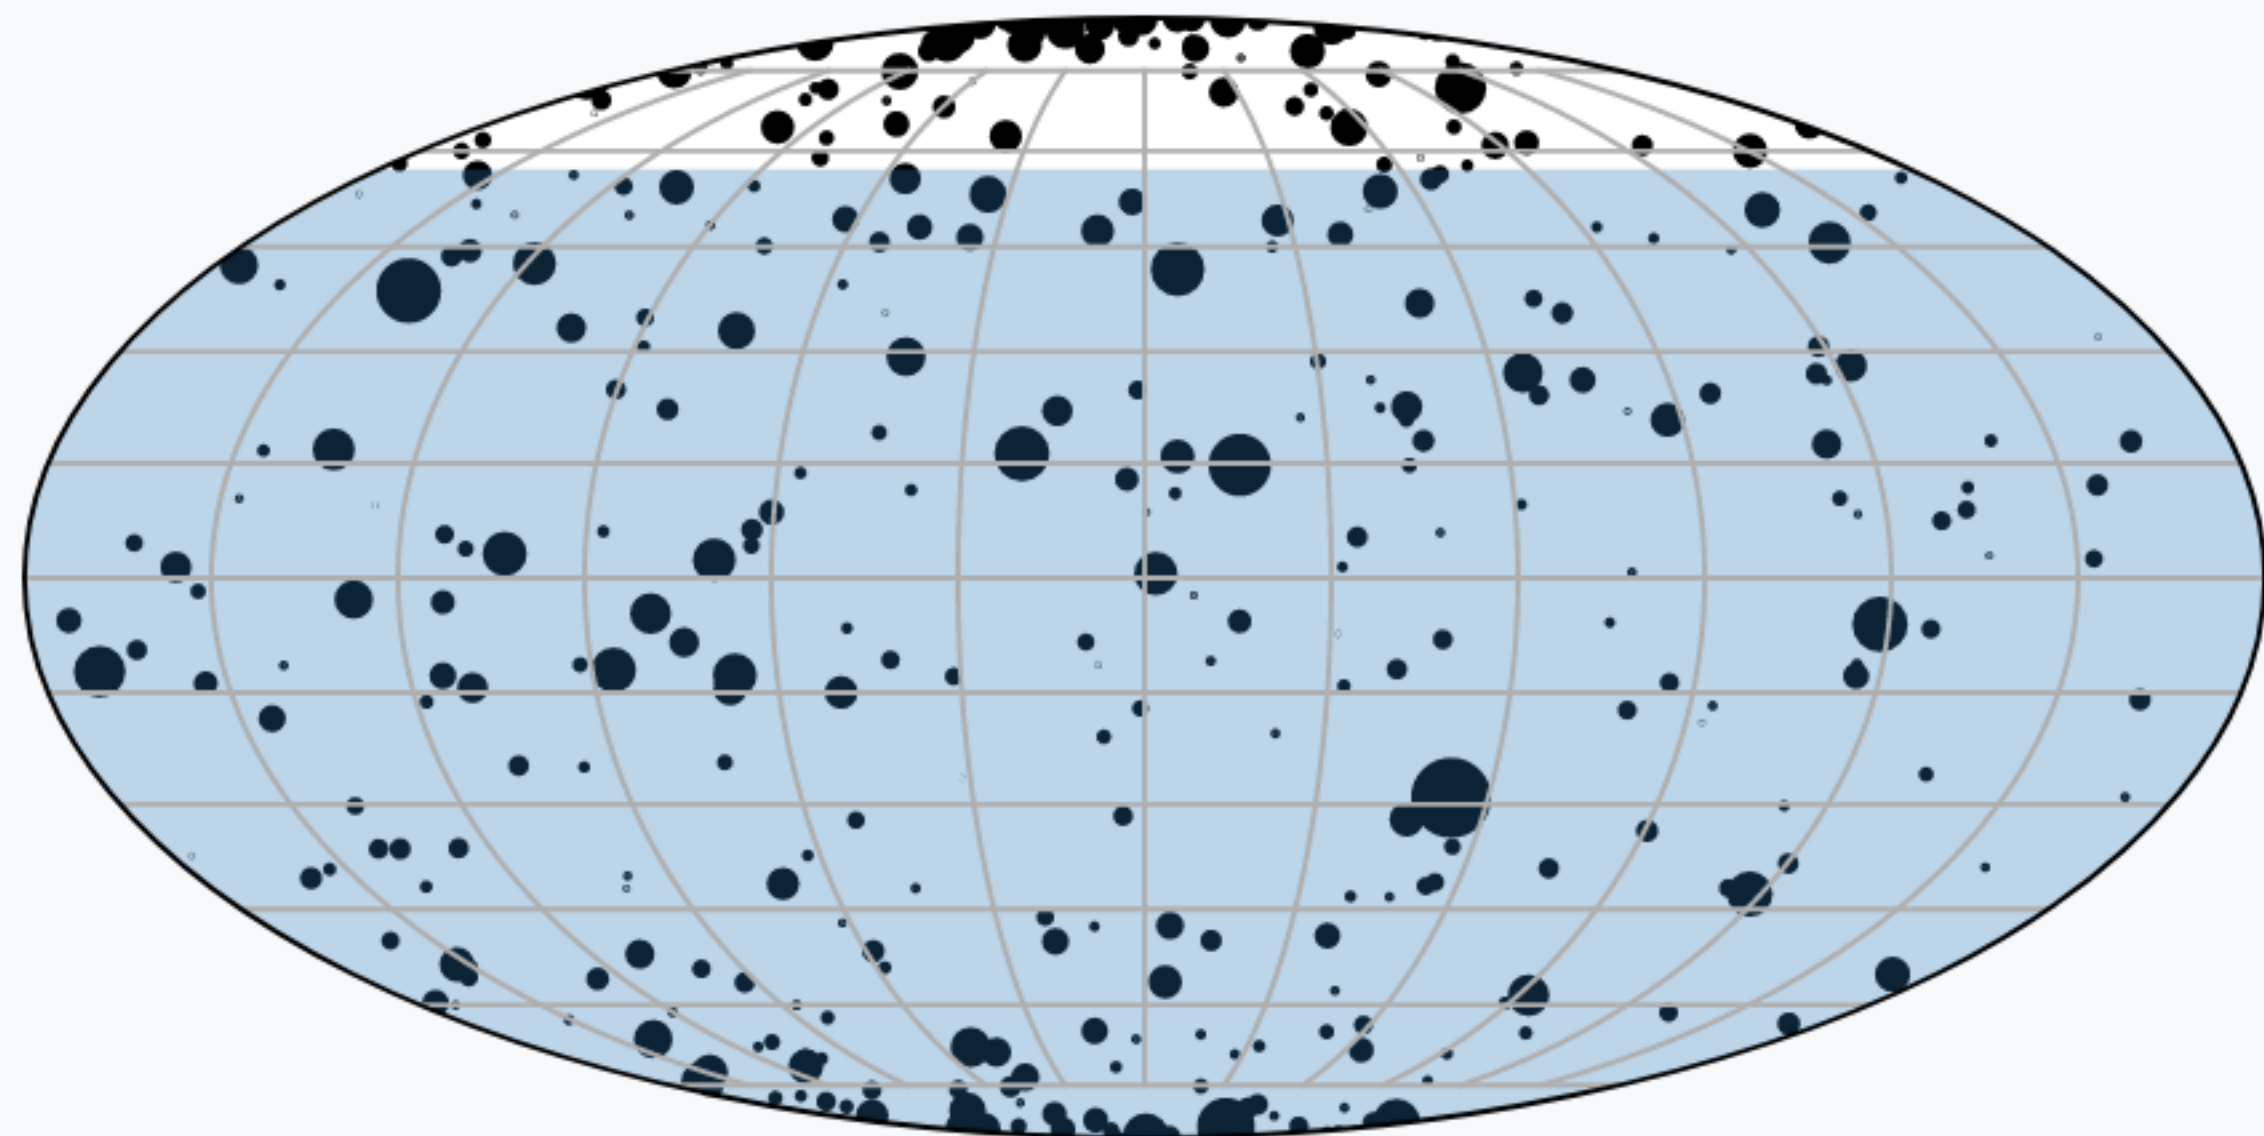

Population Synthesis

1. Volume
2. Populate
3. Properties
4. Survey