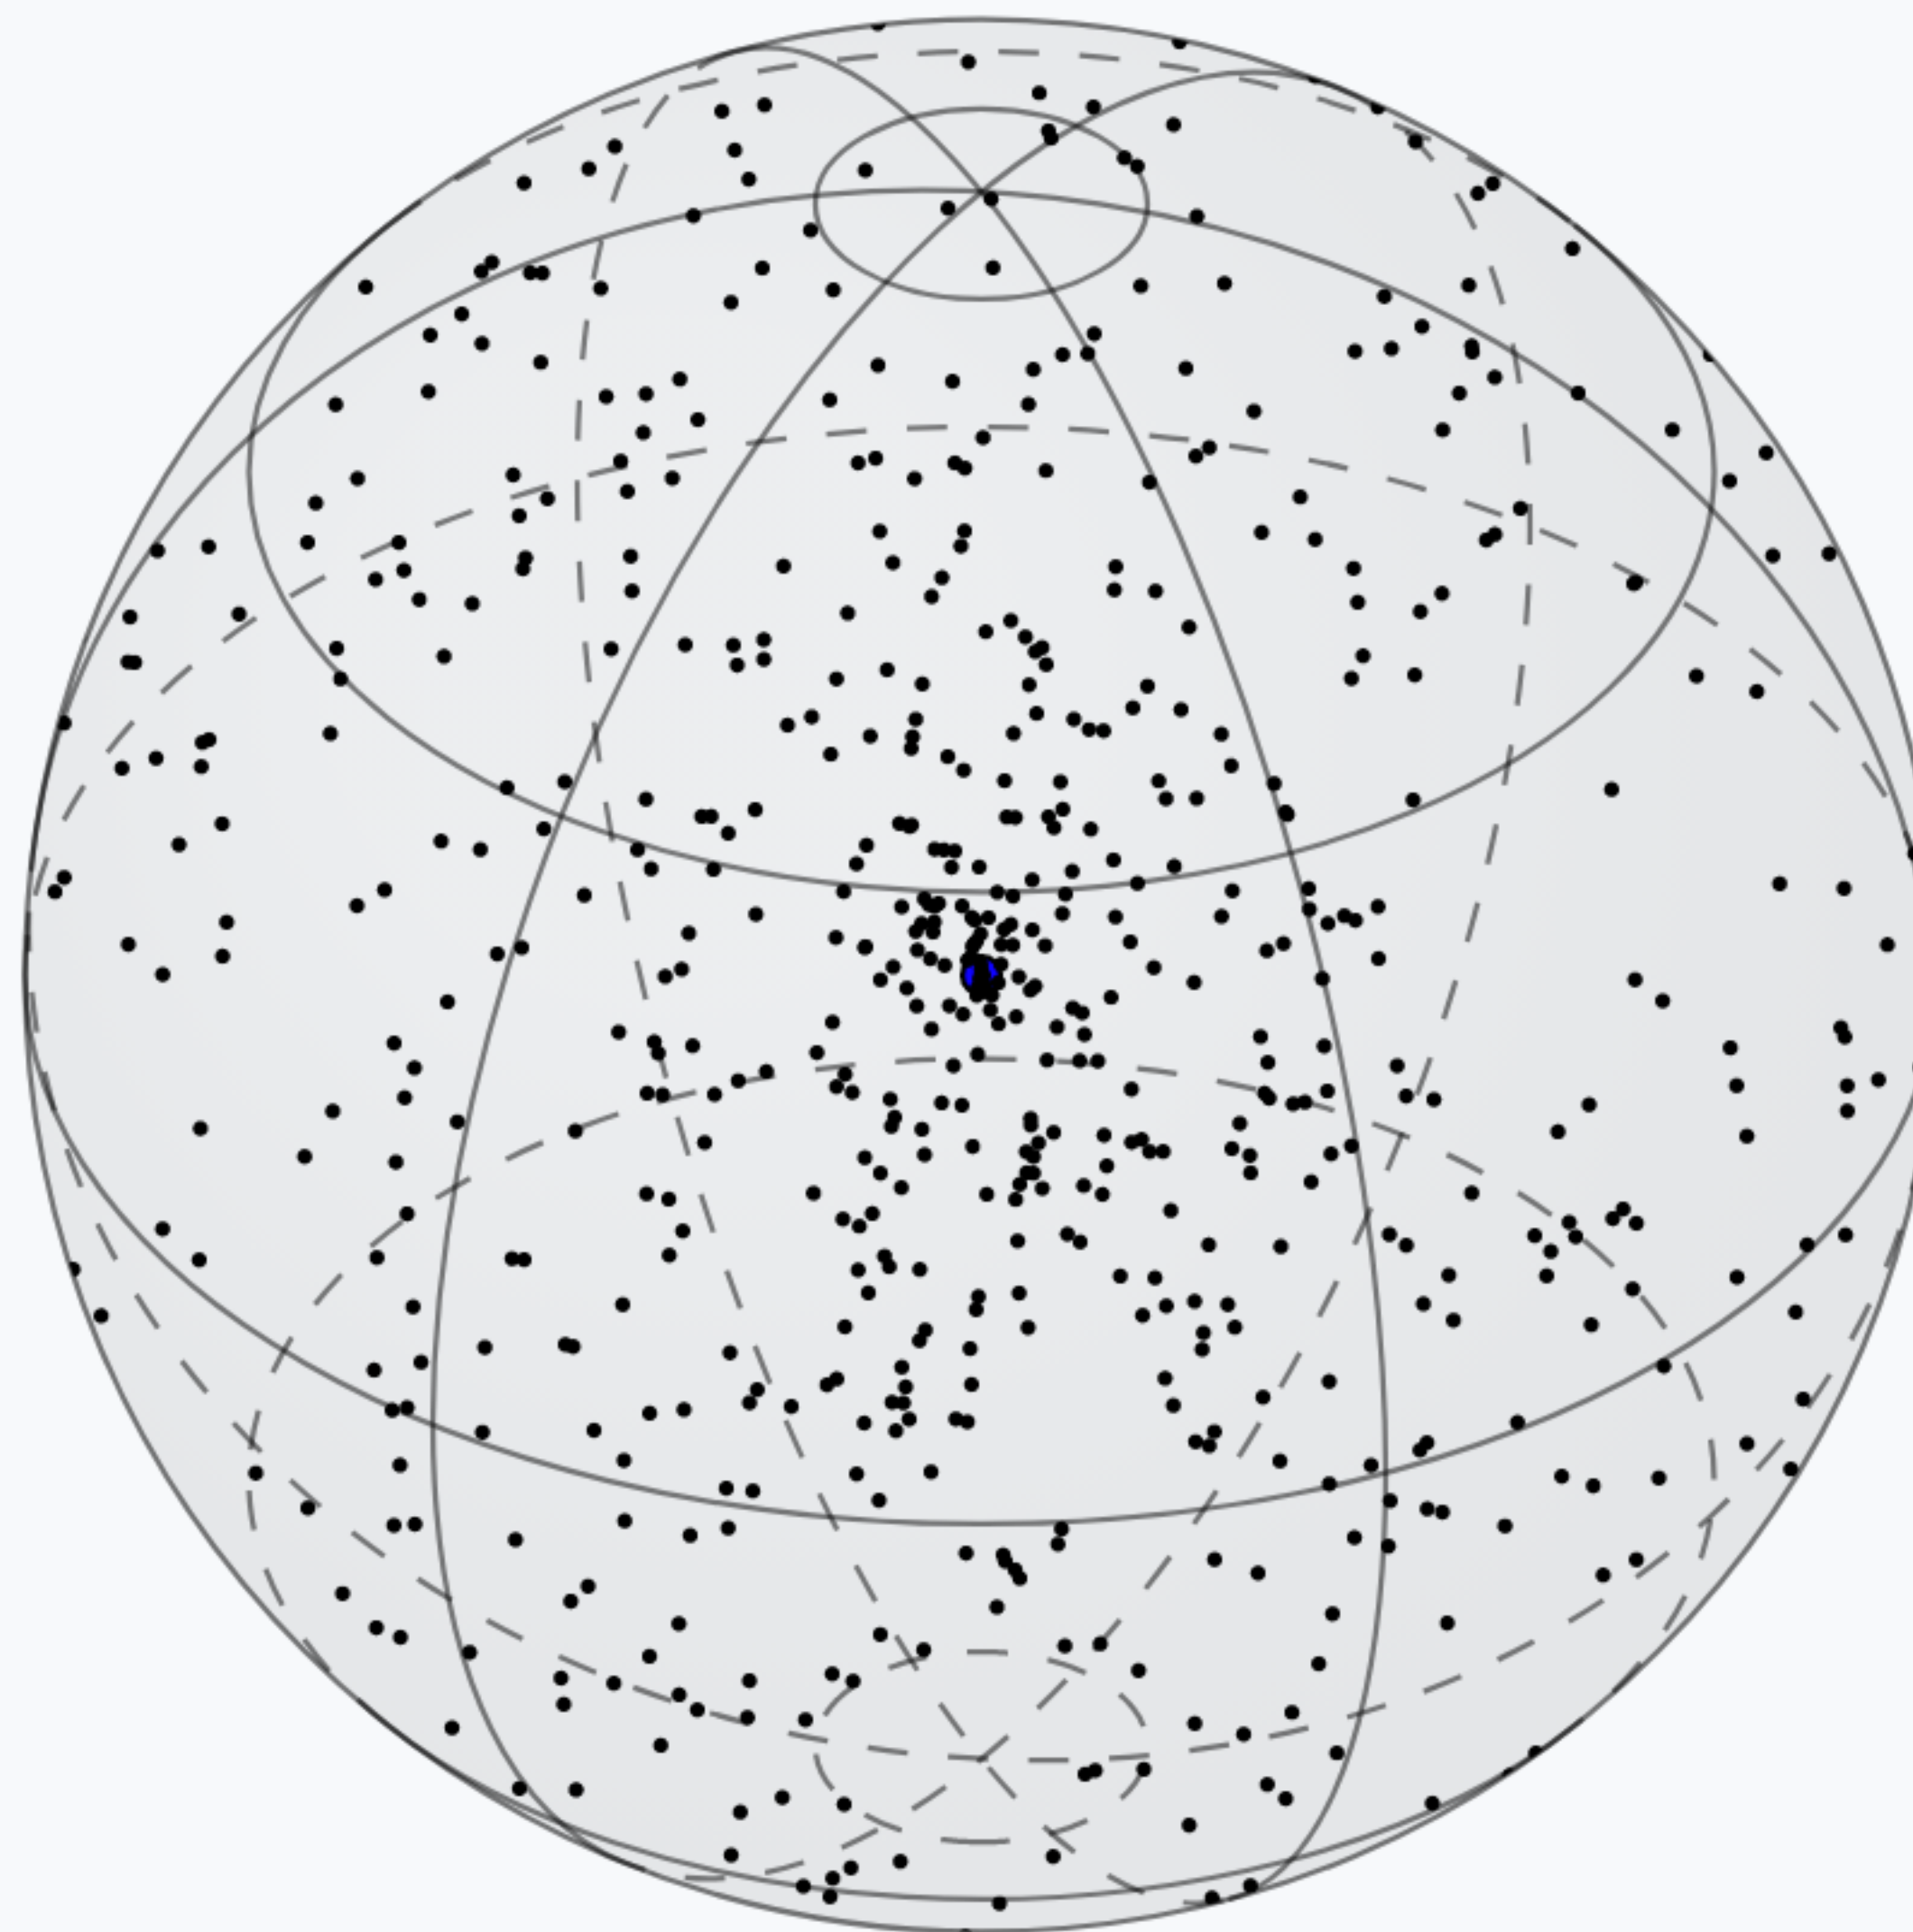

Population Synthesis

1. Volume
2. Populate